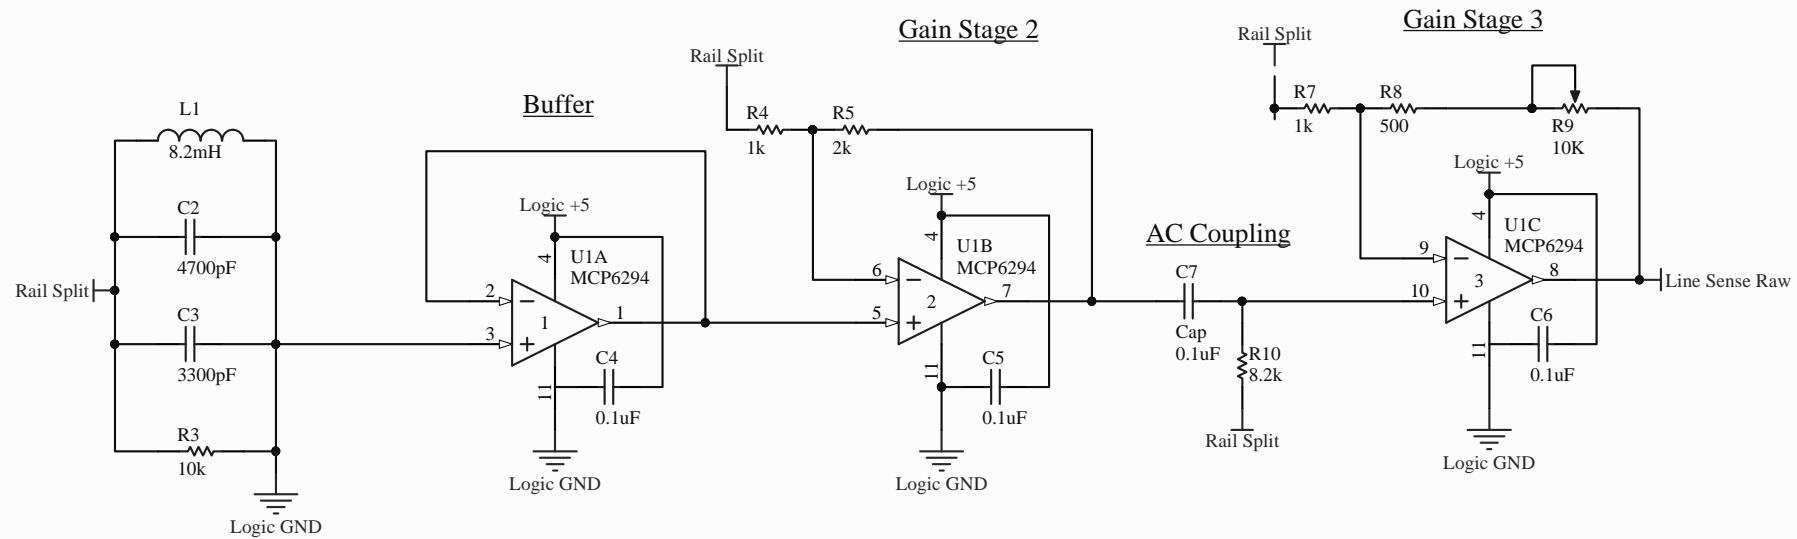

Line Sense Raw

Rail Split = 1.5V

Title		
Line Sense Raw		
Size	Number	Revision
A		5
Date:	3/16/2017	Sheet of
File:	U:_ME218bTeams\...\LineSenseRaw.SchDoc	
Drawn By:		