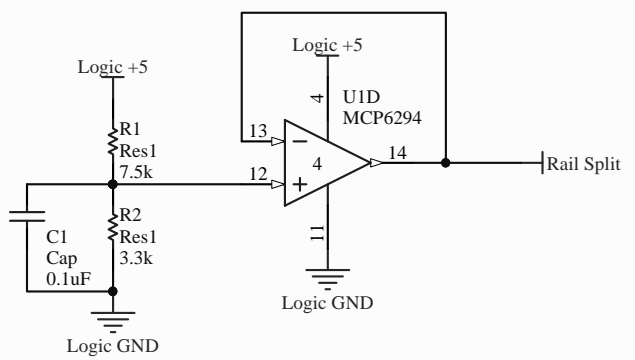

Line Sense Raw

Rail Split = 1.5V

Title		
Line Sense Raw		
Size	Number	Revision
A		5
Date:	3/16/2017	Sheet of
File:	U:_ME218bTeams\...\LineSenseRaw.SchDoc	
Drawn By:		