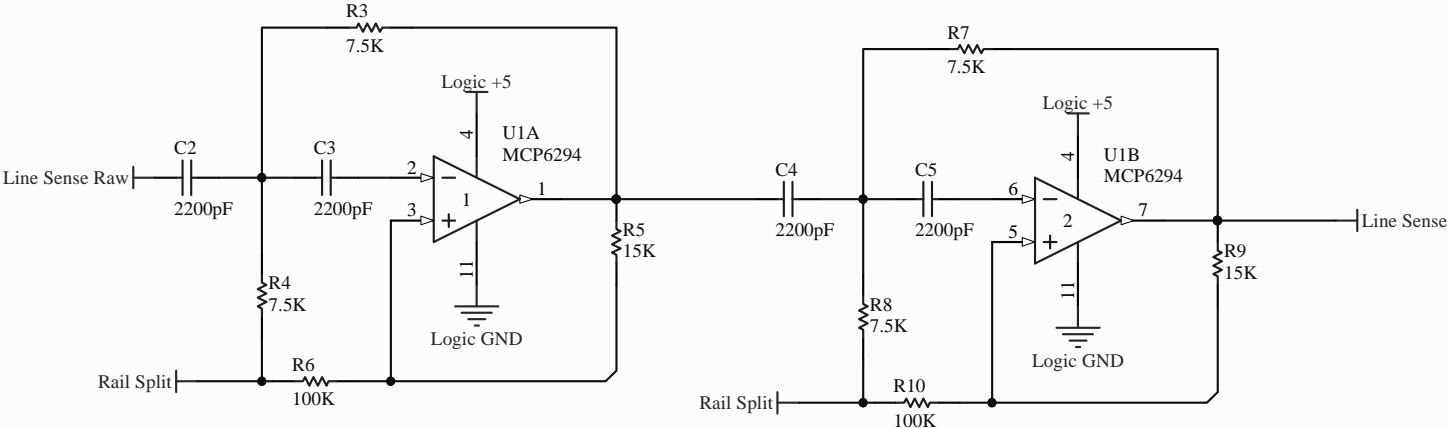

Line Sense Filter

4th Order Butterworth

Rail Split = 1.5V

Title		
Line Sense Filter		
Size	Number	Revision
A		5
Date:	3/16/2017	Sheet of
File:	U:_ME218bTeams\...\LineSenseFilter.SchDoc	
		Drawn By: