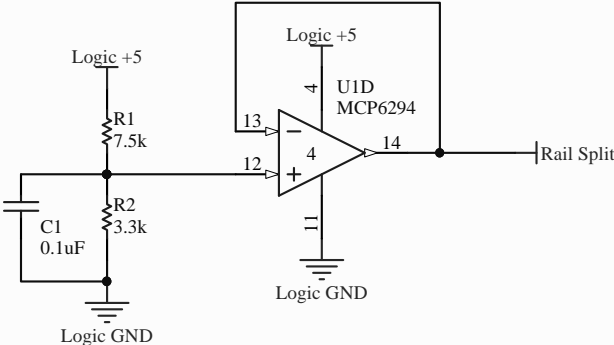

Line Sense Filter

4th Order Butterworth

Rail Split = 1.5V

Title		
Line Sense Filter		
Size	Number	Revision
A		5
Date:	3/16/2017	Sheet of
File:	U:_ME218bTeams\...\LineSenseFilter.SchDoc	
		Drawn By: