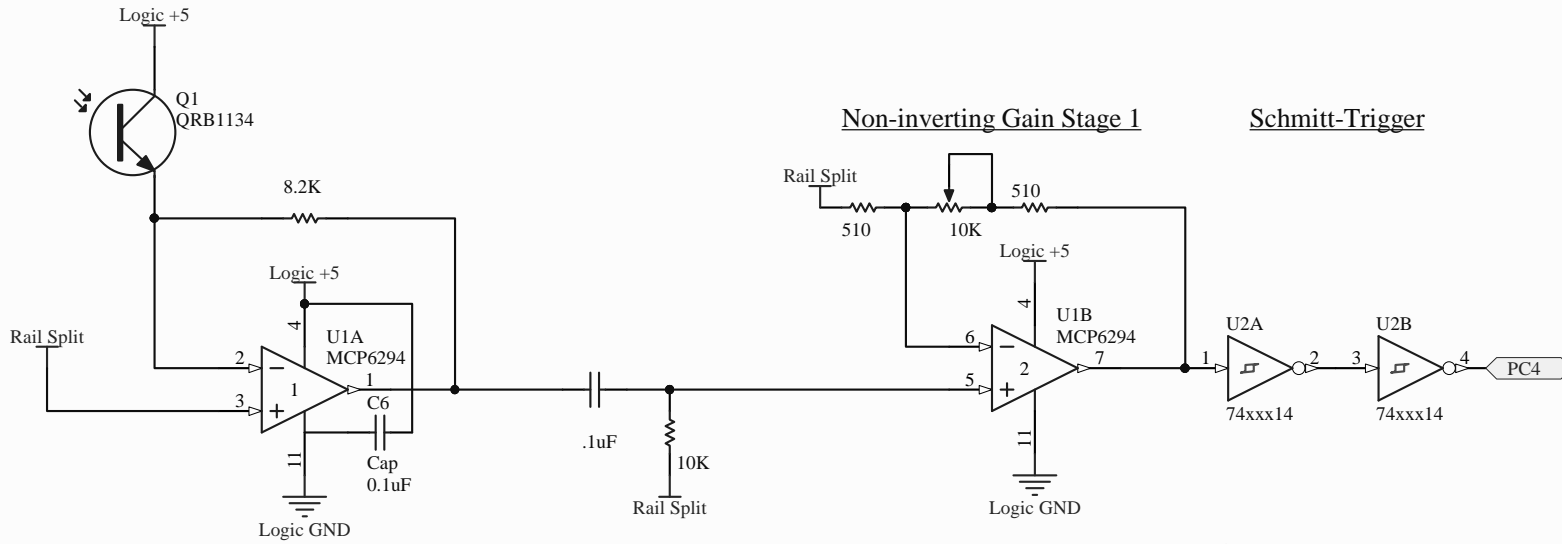

Flywheel Encoder

Rail Split = 2.5V

Title		
Flywheel Encoder		
Size	Number	Revision
A		2
Date:	3/16/2017	Sheet of
File:	U:_ME218bTeams\FlywheelEncoder.SchDoc	Drawn By: