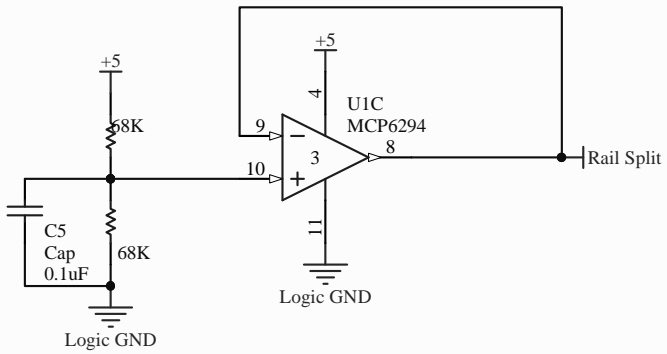

Flywheel Encoder

Rail Split = 2.5V

Title		
Flywheel Encoder		
Size	Number	Revision
A		2
Date:	3/16/2017	Sheet of
File:	U:_ME218bTeams\FlywheelEncoder.SchDoc	Drawn By: