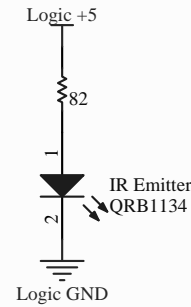

Flywheel Encoder

Rail Split = 2.5V

Title		
Flywheel Encoder		
Size	Number	Revision
A		2
Date:	3/16/2017	Sheet of
File:	U:_ME218bTeams\FlywheelEncoder.SchDoc	Drawn By: